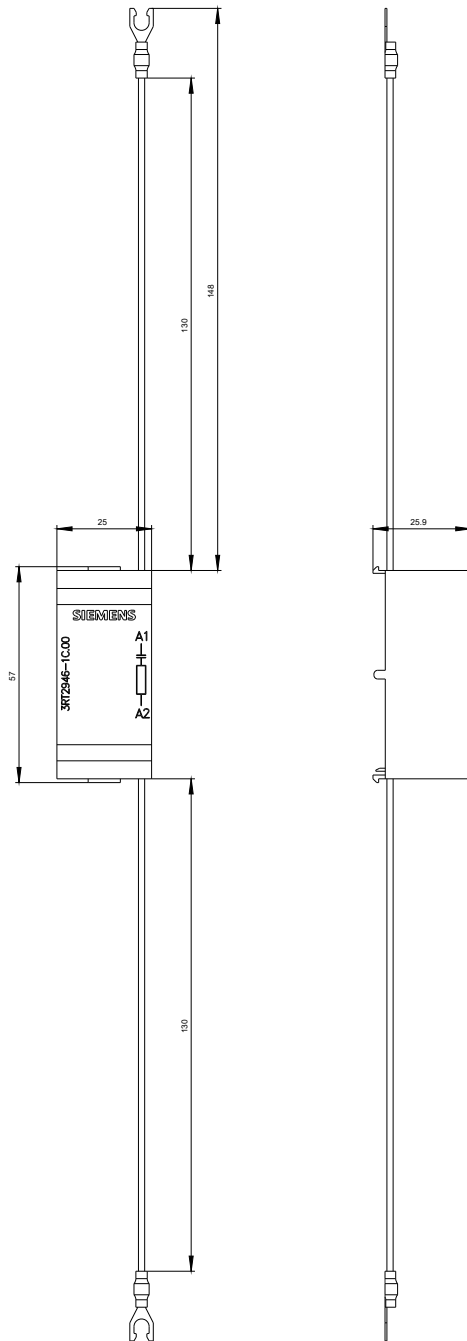

RC-ELEMENT, AC 48...127 V, SURGE SUPPRESSOR,
FOR MOUNTING ONTO CONTACTORS SIZE S3

Figure similar

| General technical data: | | |
|---|----|------------------|
| product brandname | | SIRIUS |
| Product designation | | surge suppressor |
| Size of contactor | | S3 |
| Design of the surge suppressor | | RC element |
| Ambient temperature | | |
| • during storage | °C | -40 ... +80 |
| • during operation | °C | -25 ... +60 |
| Control circuit/ Control: | | |
| Type of voltage of the control supply voltage | | AC/DC |
| Control supply voltage frequency | | |
| • 1 rated value | Hz | 50 |
| • 2 rated value | Hz | 60 |
| Control supply voltage 1 | | |
| • at DC | | |
| — Initial rated value | V | 70 |
| — Final rated value | V | 150 |

| | | |
|--------|----|------|
| Width | mm | 25 |
| Height | mm | 55 |
| Depth | mm | 22.6 |

Certificates/ approvals:

| General Product Approval | Declaration of Conformity | Test Certificates | Shipping Approval |
|--|---|--|---|
|  CSA |  UR |  EAC |  EG-Konf. |
| | | Type Test Certificates/Test Report |  RMRS |

Image database (product images, 2D dimension drawings, 3D models, device circuit diagrams, EPLAN macros, ...)

http://www.automation.siemens.com/bilddb/cax_de.aspx?mlfb=3RT2946-1CC00&lang=en

last modified: