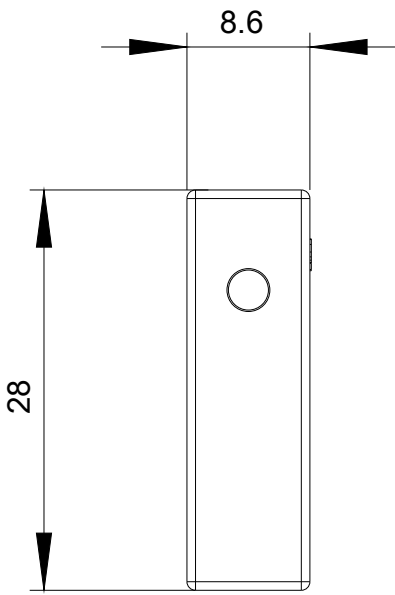

Height	mm	46
Depth	mm	9

Image database (product images, 2D dimension drawings, 3D models, device circuit diagrams, EPLAN macros, ...)

[http://www.automation.siemens.com/bilddb/cax\\_de.aspx?mlfb=3RT2916-1LM00&lang=en](http://www.automation.siemens.com/bilddb/cax_de.aspx?mlfb=3RT2916-1LM00&lang=en)