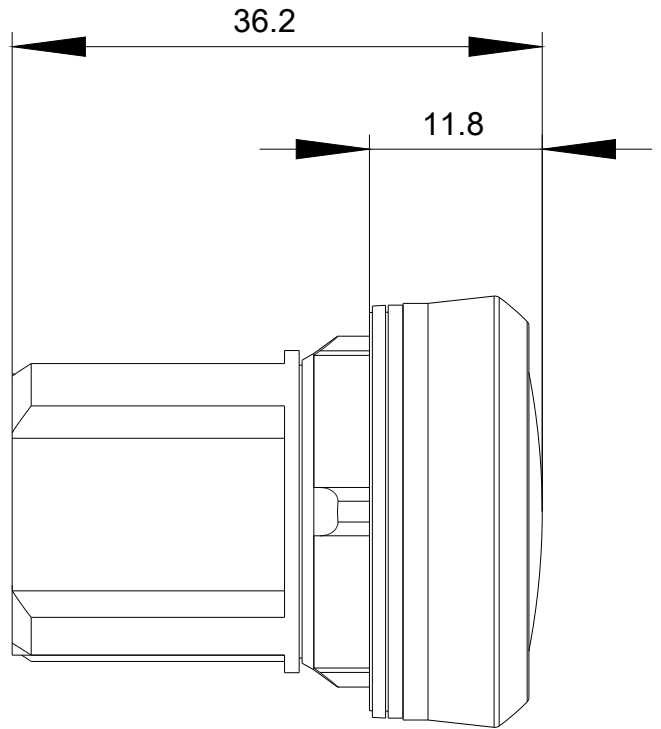

Installation/ mounting/ dimensions

Height	29.5 mm
Width	29.5 mm
Shape of the installation opening	round
Mounting diameter	22.3 mm
Positive tolerance of installation diameter	0.4 mm
Mounting height	11.8 mm
Installation width	29.5 mm
Installation depth	24.4 mm

Image database (product images, 2D dimension drawings, 3D models, device circuit diagrams, EPLAN macros, ...)

http://www.automation.siemens.com/bilddb/cax_de.aspx?mlfb=3SU1051-6AA30-0AA0&lang=en

last modified: