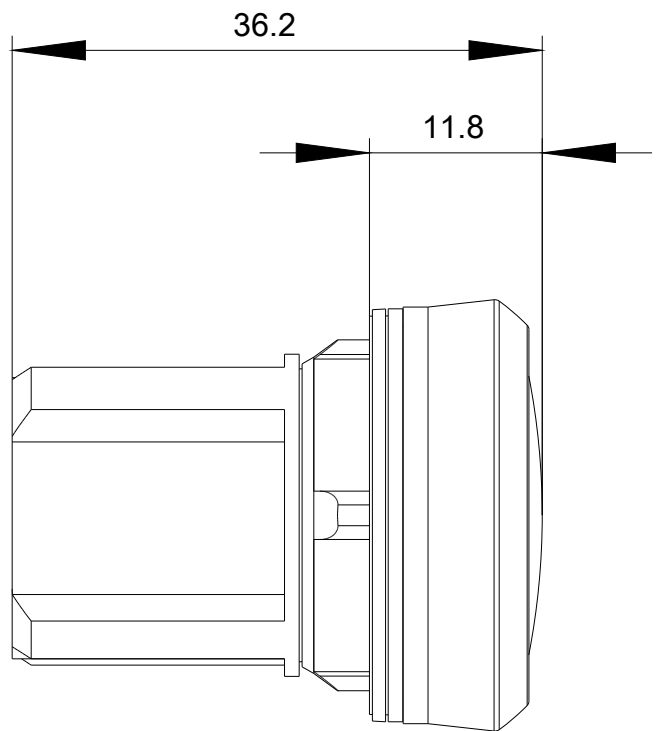

last modified:

02/27/2017