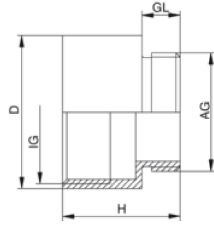

Setting Standards

Home > Products > Industrial Cable Glands > Accessories > E-MS > 1.033.1116.01

Online Catalogue

1.033.1116.01

add to list

E-MS / PG

Material	nickel-plated brass
Male thread	PG 11
Female thread	PG 16
Thread Length	6 mm
D	24 mm
H	18,5 mm

Line drawing