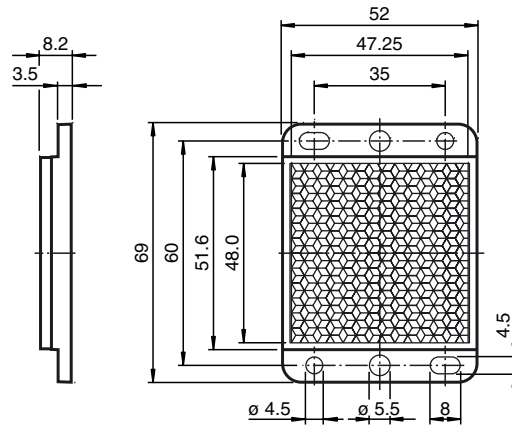

Dimensions

Model Number

REF-H52

Reflector, rectangular 69 mm x 52 mm,
mounting holes, fixing strap

Features

- Mounting holes for simple installation

Technical data

General specifications

Construction type rectangular

Ambient conditions

Ambient temperature -40 ... 70 °C (-40 ... 158 °F)

Mechanical specifications

Material PMMA

Dimensions 69 mm x 52 mm x 8.2 mm

Mounting mounting holes