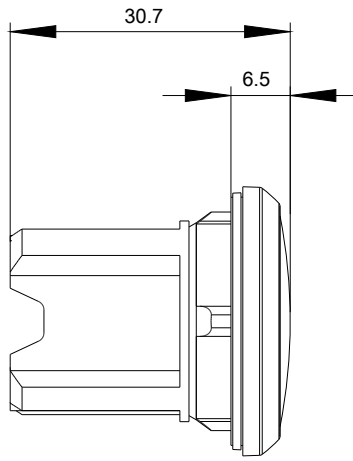

24.02.2016