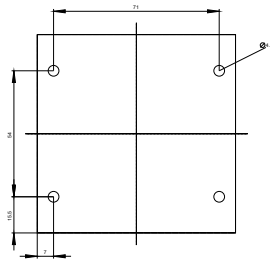

Enclosure:	
Design of the housing	with recess for label
Shape of the enclosure front	Square
Material of the enclosure	plastic
Number of command points	1
Product component	
• protective collar	No
Color	
• of top part of the enclosure	grey
Mounting type of the enclosure	Vertical / horizontal

- for railway applications acc. to DIN EN 61373

Category 1, Class B

Installation/ mounting/ dimensions:

Height	85 mm
Width	85 mm
Depth	64 mm
Mounting diameter	22.3 mm

Certificates/approvals

General Product Approval	For use in hazardous locations	Declaration of Conformity
--------------------------	--------------------------------	---------------------------

<https://support.industry.siemens.com/cs/ww/en/ps/3SU18010AA000AB1>

Image database (product images, 2D dimension drawings, 3D models, device circuit diagrams, EPLAN macros, ...)

http://www.automation.siemens.com/bilddb/cax_de.aspx?mlfb=3SU18010AA000AB1&lang=en