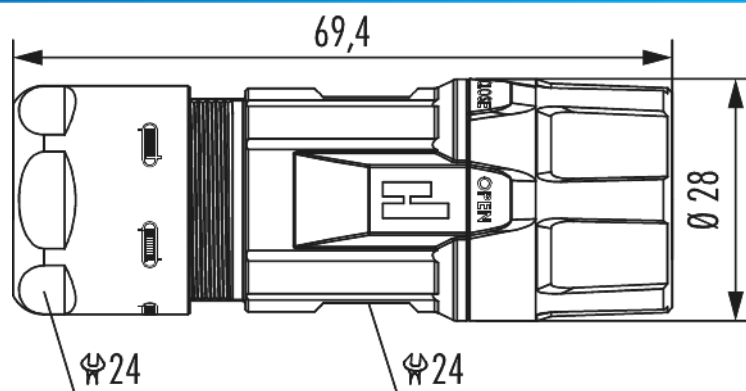

Housing TWILOCK cable connector M23 Signal

Item number 7166500000

Technical data

Housing type	Cable
Material housing	brass , Zinc Die Cast
Material housing surface	Nickel
Version	TWILOCK
Internal thread plug-in side	M23 x 1
TWILOCK/TWILOCK-S-Ø plug-in side	28 mm
Locking type	Screw
Shield	shielded
Material seals/o-rings	NBR
Wrench size (SW1/SW2)	24/24 mm
Cable diameter	7 - 12 mm
Temperature range	-40°C to +125°C
Protection class	IP 67 , IP 69 K

Housing TWILOCK cable connector M23 Signal

Item number 7166500000

Commercial data

Packaging Unit	25
EAN code	4033878503027
Weight	0.0708 kg
ETIM 7	EC003556
ETIM 8	EC003556
ETIM 9	EC003556
eCl@ss 10.1	27440224
Customs tariff number	85366990