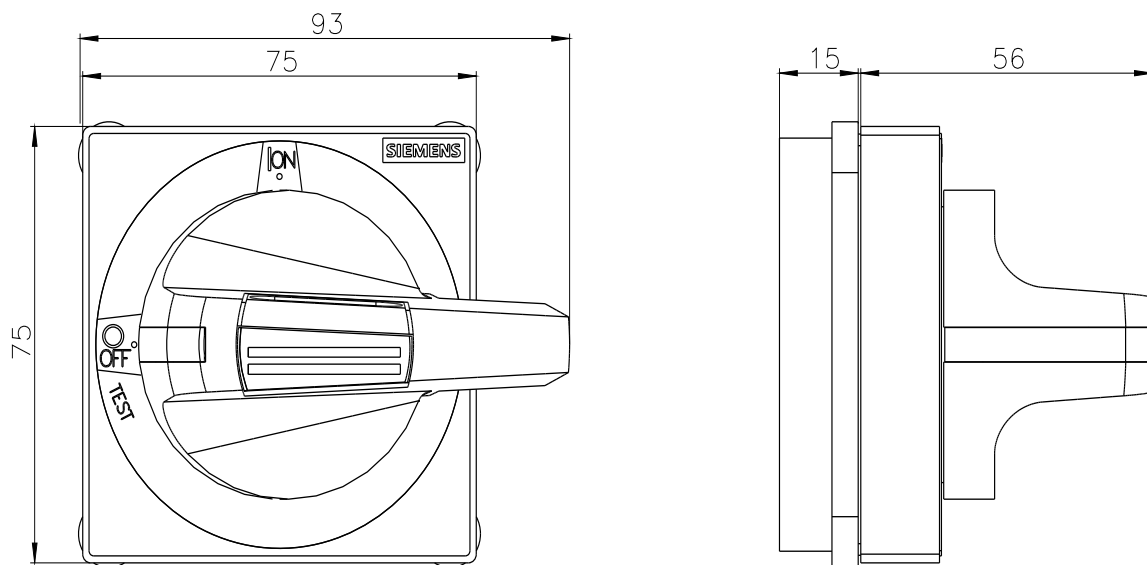

Informace o balení

[Informace o balení](#)

Information- and Downloadcenter (Catalogs, Brochures,...)

<http://www.siemens.com/lowvoltage/catalogs>

Industry Mall (Online ordering system)

<https://mall.industry.siemens.com/mall/en/en/Catalog/product?mlfb=8UD1771-2CF05>

Service&Support (Manuals, Certificates, Characteristics, FAQs,...)

<https://support.industry.siemens.com/cs/ww/cz/ps/8UD1771-2CF05>

Image database (product images, 2D dimension drawings, 3D models, device circuit diagrams, ...)

<http://www.automation.siemens.com/bilddb/cax_en.aspx?mlfb=8UD1771-2CF05>

CAX-Online-Generator

<http://www.siemens.com/cax>

Tender specifications

<http://www.siemens.com/specifications>

Poslední změna:

23.06.2022