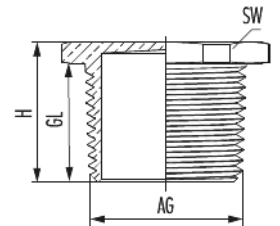

## Technical data

<b>Material</b>	Nickel-plated brass
<b>Protection class</b>	IP68 - 10bar/30min , IP 69 K
<b>Ex-protection level</b>	II 1D Ex ta IIIC Da , II 2G Ex db eb IIC Gb
<b>Tightening torque</b>	12 Nm
<b>Variant</b>	NPT
<b>External thread (AG)</b>	NPT 3/4"
<b>Thread length (GL)</b>	20.5 mm
<b>Height (H)</b>	24 mm
<b>Wrench size (SW)</b>	30 mm