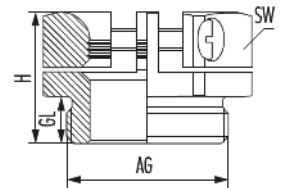

# Pressure screw KLE

Item number 1143250050

## Technical data

<b>Material</b>	Nickel-plated brass
<b>Tightening torque</b>	12 Nm
<b>Variant</b>	Metric
<b>External thread (AG)</b>	M25 x 1,5
<b>Cable diameter</b>	12 - 21,5 mm
<b>Thread length (GL)</b>	8 mm
<b>Height (H)</b>	21 mm
<b>Wrench size (SW)</b>	34 mm