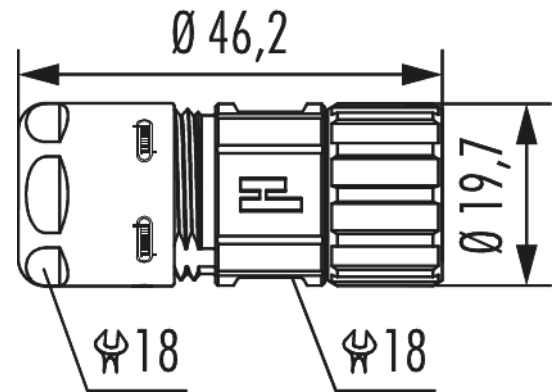

Housing cable connector M16

Item number 7810300000

Technical data

Housing type	Cable
Material housing	brass , Zinc Die Cast
Material housing surface	Nickel
Version	Screw
Internal thread plug-in side	M16 x 0,75
Knurled nut-Ø plug-in side	19.7 mm
Locking type	Screw
Shield	shielded
Material seals/o-rings	NBR
Wrench size (SW1/SW2)	18/18 mm
Cable diameter	3 - 6 mm
Temperature range	-40 °C to +125 °C
Protection class	IP 67 , IP 69 K

Housing cable connector M16

Item number 781030000

Commercial data

Packaging Unit	25
EAN code	4033878504611
Weight	0.04058 kg
ETIM 7	EC003556
ETIM 8	EC003556
eCl@ss 10.1	27440224
Customs tariff number	85366990