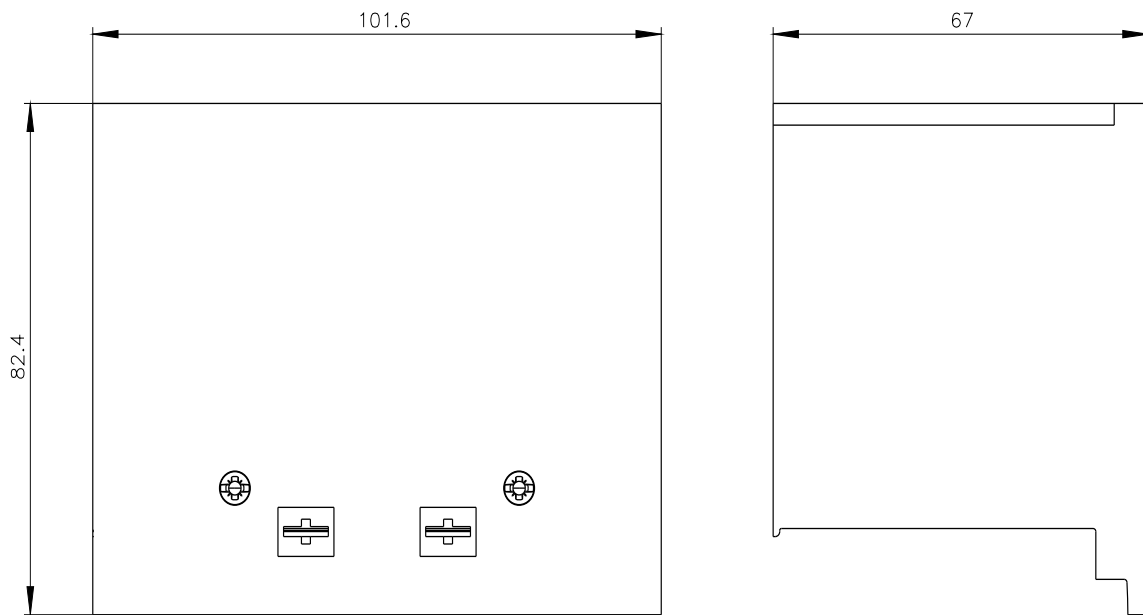

Poslední změna:

19.07.2022