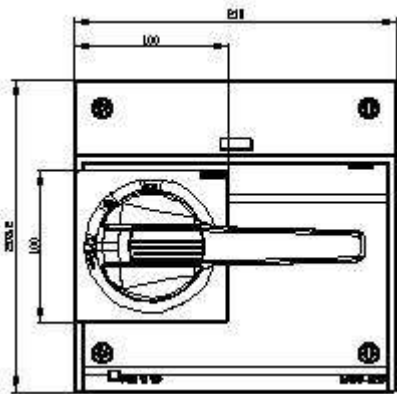

Service&Support (Manuals, Certificates, Characteristics, FAQs,...)

<https://support.industry.siemens.com/cs/ww/cz/ps/3VA9687-0FK25>

Image database (product images, 2D dimension drawings, 3D models, device circuit diagrams, ...)

http://www.automation.siemens.com/bilddb/cax_en.aspx?mlfb=3VA9687-0FK25

Tender specifications

<http://www.siemens.com/specifications>

Poslední změna:

20. 12. 2020 