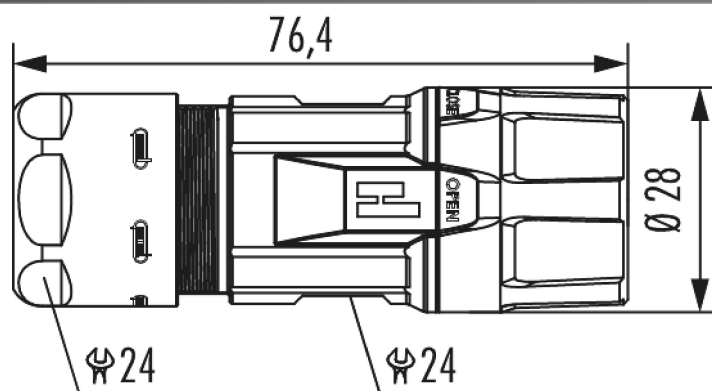

Housing TWILOCK cable connector M23

Power

Item number 755650000

Technical data

Housing type	Cable
Material housing	brass, Die Casting
Material housing surface	Nickel
Version	TWILOCK
Internal thread plug-in side	M23 x 1
TWILOCK/TWILOCK-S-Ø plug-in side	28 mm
Locking type	Snap in, Screw connection
Shield	shielded
Seal type	O-Ring
Material seals/o-rings	NBR
Wrench size (SW1/SW2)	24/24 mm
Cable diameter	7 - 12 mm
Temperature range	-40 °C to +125 °C
Protection class	IP 67, IP 69 K

Housing TWILOCK cable connector M23

Power

Item number 755650000

suitable contact inserts

7084909101, 7084909102,
7084910101, 7084910102,
7084943121, 7084943122,
7084944101, 7084944102,
7084951121, 7084951122,
7084953101, 7084953102

Housing TWILOCK cable connector M23 Power

Item number 7556500000

Commercial data

Packaging Unit	25
EAN code	4033878503850
Weight	0.099 kg
ETIM 7	EC003556
eCl@ss 10.1	27440224
Customs tariff number	85366990