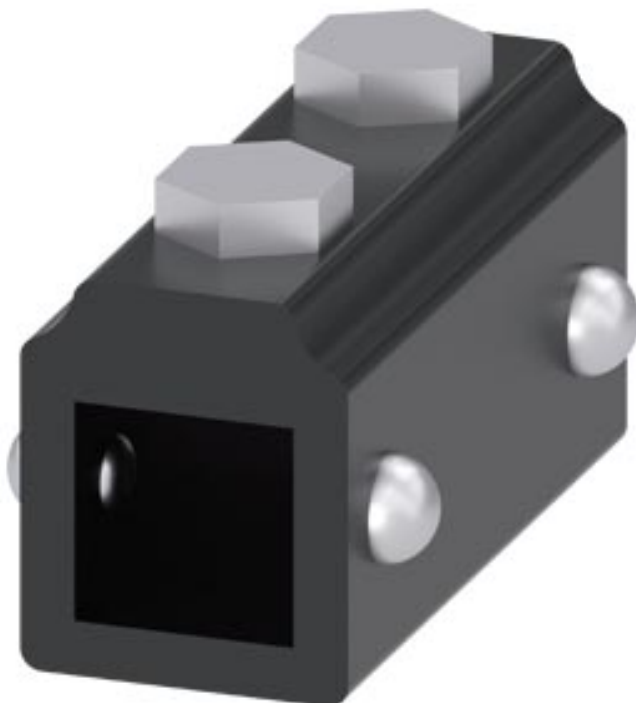

adapter 8x 8 mm Accessory for: Door-coupling rotary mechanism 3VA