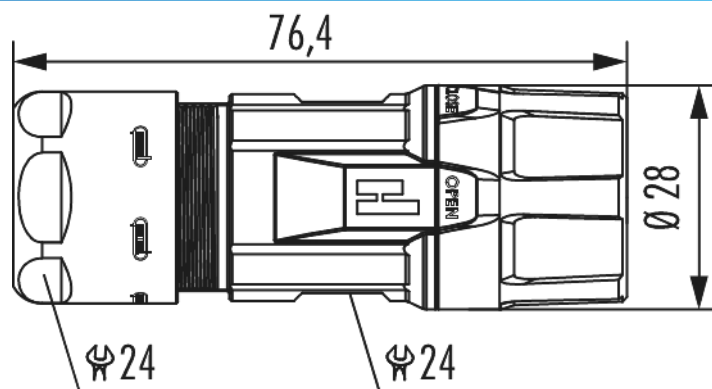

Housing TWILOCK cable connector M23

Power

Item number 7556600000

Technical data

Housing type	Cable
Material housing	brass, Die Casting
Material housing surface	Nickel
Version	TWILOCK
Internal thread plug-in side	M23 x 1
TWILOCK/TWILOCK-S-Ø plug-in side	28 mm
Locking type	Snap in, Screw connection
Shield	shielded
Seal type	O-Ring
Material seals/o-rings	NBR
Wrench size (SW1/SW2)	24/24 mm
Cable diameter	11 - 17 mm
Temperature range	-40 °C to +125 °C
Protection class	IP 67, IP 69 K

Housing TWILOCK cable connector M23

Power

Item number 7556600000

suitable contact inserts	7084909101, 7084909102, 7084910101, 7084910102, 7084943121, 7084943122, 7084944101, 7084944102, 7084951121, 7084951122, 7084953101, 7084953102
---------------------------------	---

Housing TWILOCK cable connector M23 Power

Item number 7556600000

Commercial data

Packaging Unit	25
EAN code	4033878503874
Weight	0.099 kg
ETIM 7	EC003556
eCl@ss 10.1	27440224
Customs tariff number	85366990