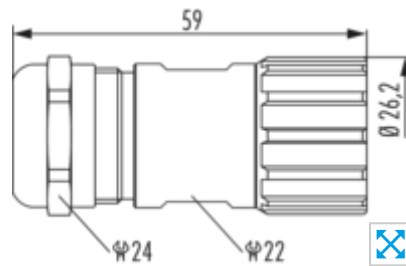

Electric Components > Products > Circular Connectors > M23 Signal > M23 Signal INOX > M23 Signal INOX Cable connector > M23 Signal INOX Cable connector

M23 Signal INOX Cable connector

7.140.600.000

Cable diameter	10 - 14 mm
Enclosure material	1.4404, Stainless Steel V4A (AISI 316)
Protection category	IP67/ IP69K plugged
Seals / O-Rings	Viton (FKM)
Temperature range	-40 - 125 °C

Additional information

// [Assembly instruction INOX Cable connector](#)

Certificates

EAC