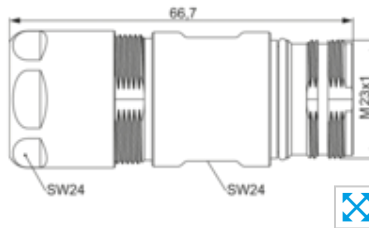

Electric Components > Products > Circular Connectors > Circular Connectors Signal M 23 > M 23 Signal Straight Connector, Male Thread > Straight Connector, Male Thread, M 23 TWILOCK. for cable 3-7 mm 7.206.400.000

Straight Connector, Male Thread, M 23 TWILOCK. for cable 3-7 mm 7.206.400.000

cable diameter	3 – 7 mm
Housing material	Copper-Zinc alloy, Die Cast
Operating-Temperature	-40 – 125 °C
Protection category	IP67/ IP69K plugged
Seals / O-Rings	Buna-N standard
Surface material	Nickel

Additional information

// [Assembly instruction Straight Connector](#)

Certificates