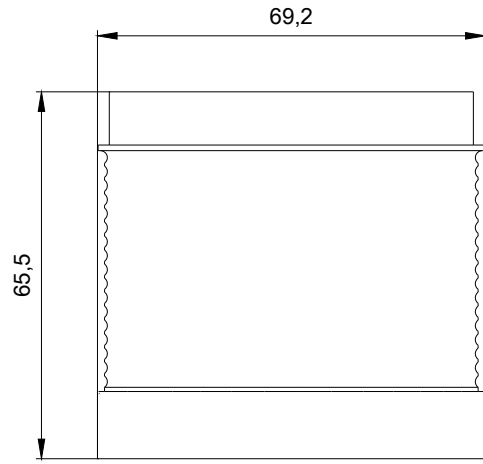

## Mechanical data

Outer diameter of the signal column element 70 mm

## Ambient conditions

Ambient temperature during operation -20 ... +50 °C  
Protection class IP IP65  
Height 65.5 mm  
Width 70 mm

Image database (product images, 2D dimension drawings, 3D models, device circuit diagrams, EPLAN macros, ...)

[http://www.automation.siemens.com/bilddb/cax\\_de.aspx?mlfb=8WD4420-5AC&lang=en](http://www.automation.siemens.com/bilddb/cax_de.aspx?mlfb=8WD4420-5AC&lang=en)