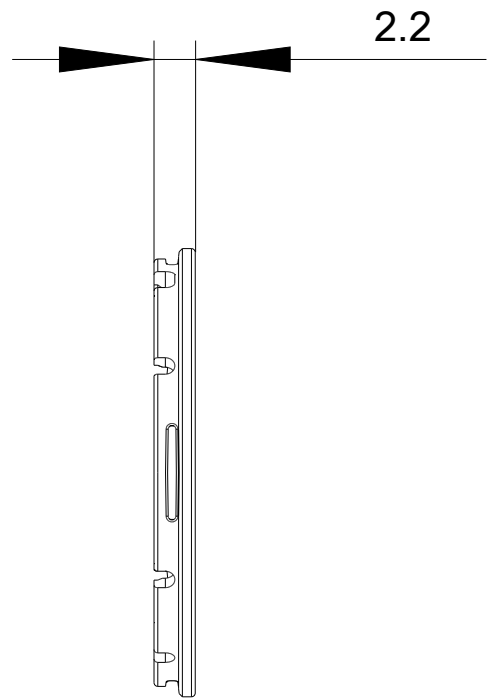

pushbutton, flat, white, for illuminated pushbutton

<b>Product brand name</b>	SIRIUS ACT
<b>Product designation</b>	Button
<b>Design of the product</b>	flat
<b>Product type designation</b>	3SU1
<b>Actuator</b>	
<b>Outer diameter of the actuating element</b>	23.7 mm
<b>Ambient conditions</b>	
Environmental category during operation acc. to IEC 60721	3M6, 3S2, 3B2, 3C3, 3K6 (with relative air humidity of 10 ... 95 %)
<b>Installation/ mounting/ dimensions</b>	
<b>Depth</b>	2.2 mm
<b>Accessories</b>	
<b>Material of accessory</b>	Plastic
<b>Color of accessory</b>	white
<b>Certificates/approvals</b>	

**Image database (product images, 2D dimension drawings, 3D models, device circuit diagrams, EPLAN macros, ...)**

[http://www.automation.siemens.com/bilddb/cax\\_de.aspx?mlfb=3SU1901-0FT60-0AA0&lang=en](http://www.automation.siemens.com/bilddb/cax_de.aspx?mlfb=3SU1901-0FT60-0AA0&lang=en)