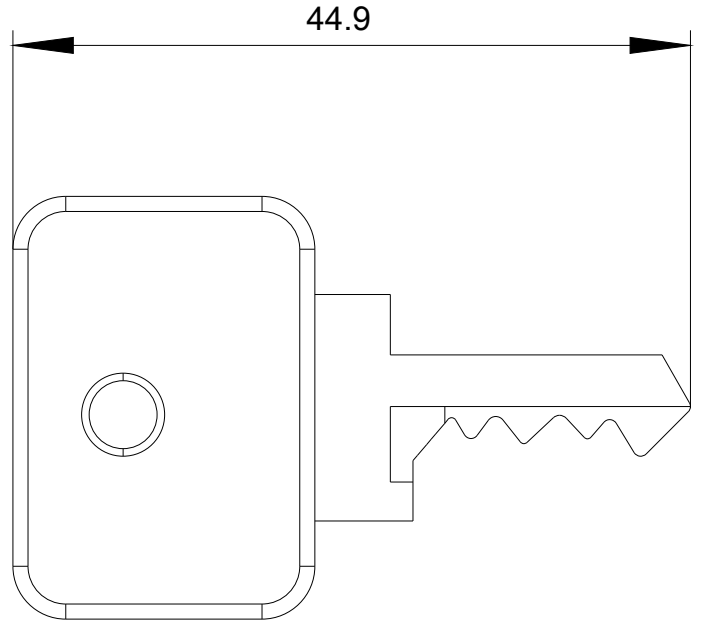

last modified:

01/20/2019