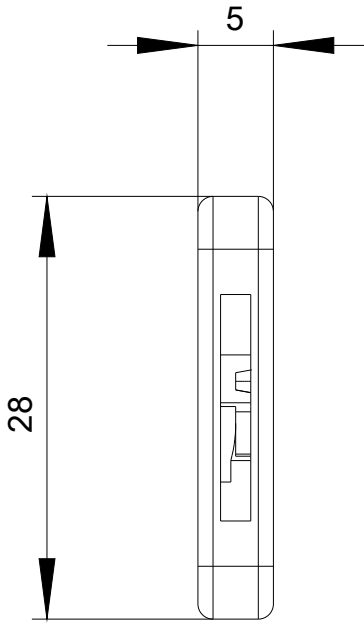

last modified:

01/20/2019