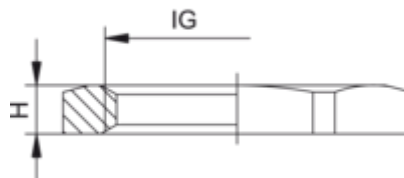

Electric Components > Products > Industrial Cable Glands > Accessories > GM-INOX > [GM-INOX 1.161.4000.58](#)

GM-INOX Metric 1.161.4000.58

Lock nuts made of stainless steel

Female thread	M 40 x 1,5
Height	5 mm
Material	1.4305
Wrench size	46 mm

Advice:

- // Other sizes upon request
- // Other steel upon request

Certificates