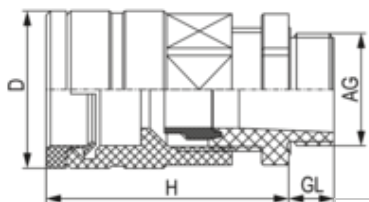

Polyamide-Fitting DUO-PA - Metr. Metric 1.542.4029.51

Clamping range	20 – 26 mm
colour	RAL 9005 black
D	45 mm
Fits to Polyamide conduit DN	29
Height	69 mm
Male thread	m 40
Material	Nylon
Operating-Temperature	-40 – 100 °C
Protection category	IP 68 – 10 bar/IP 69K on the cable gland
Seal ring	Buna-N
Thread Length	13 mm
wrench	53

Advice:

- // 2 in 1 cable gland and conduit fitting
- // easy disassembly without tools

Certificates