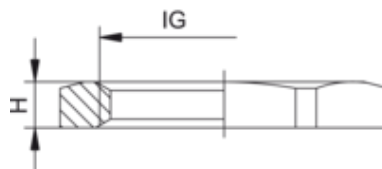

GM-FS Metric 1.262.1600.50

Lock nuts made of plastic

colour	grey
Female thread	M 16 x 1,5
Height	5 mm
Material	PA
Operating-Temperature	-40 – 100 °C
Wrench size	22 mm

Advice:

// Other colours upon request

Certificates