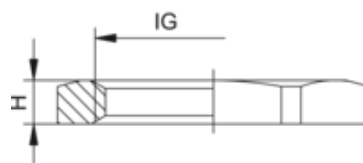

## GM-Ms Metric 1.161.5000.50

Lock nuts made of nickel plated brass

<b>Female thread</b>	M 50 x 1,5
<b>Height</b>	5,5 mm
<b>Material</b>	nickel-plated brass
<b>Wrench size</b>	55 mm

Certificates 