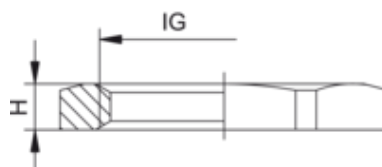

GM-INOX Metric 1.161.1600.58

Lock nuts made of stainless steel

Female thread	M 16 x 1,5
Height	2,8 mm
Material	1.4305
Wrench size	19 mm

Advice:

- // Other sizes upon request
- // Other steel upon request

Certificates