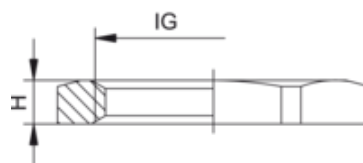

GM-Ms Metric 1.161.1200.50

Lock nuts made of nickel plated brass

Female thread	M 12 x 1,5
Height	2,8 mm
Material	nickel-plated brass
Wrench size	15 mm

Certificates 