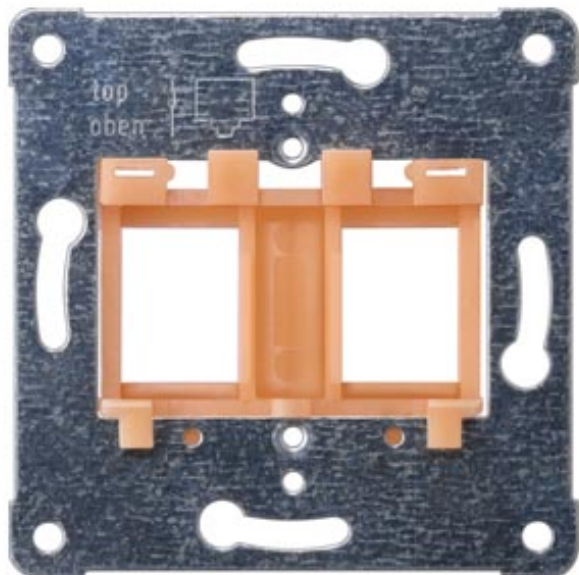

SUPPORT PLATE ORANGE INSERT FOR HOLDING UP TO 2
MODULAR JACK PLUG-IN CONN. SCREW FIXING PEHA RESP.
MJ7

Accessories

accessories

others

Further information

Information- and Downloadcenter (Catalogs, Brochures,...)

<https://support.industry.siemens.com/cs/ww/en/ps/5TG2082>

Image database (product images, 2D dimension drawings, 3D models, device circuit diagrams, ...)

http://www.automation.siemens.com/bilddb/cax_en.aspx?mfb=5TG2082