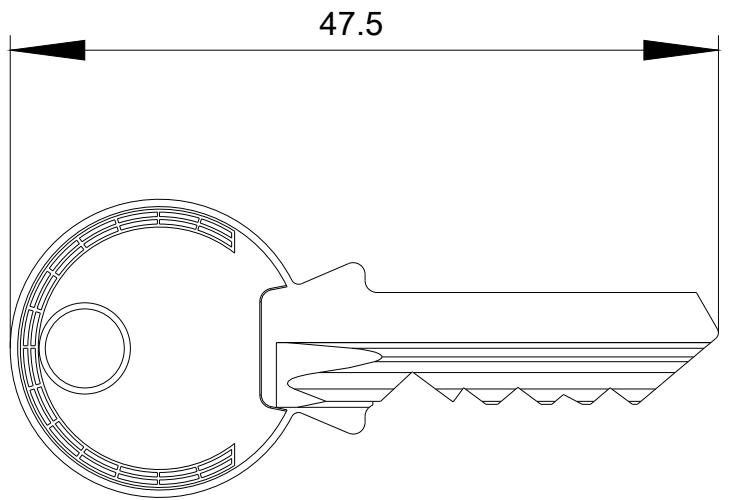

Installation/ mounting/ dimensions	
Height	20 mm
Width	2 mm
Depth	47.5 mm

Accessories	
Material of accessory	Metal
Color of accessory	Silver

Certificates/approvals

General Product Approval		Declaration of Conformity	Test Certificates		
 CSA	 UL		 EG-Konf.	Declaration of the Compliance with the order	Special Test Certificate

Image database (product images, 2D dimension drawings, 3D models, device circuit diagrams, EPLAN macros, ...)

http://www.automation.siemens.com/bilddb/cax_de.aspx?mlfb=3SU1950-0FR80-0AA0&lang=en

last modified: