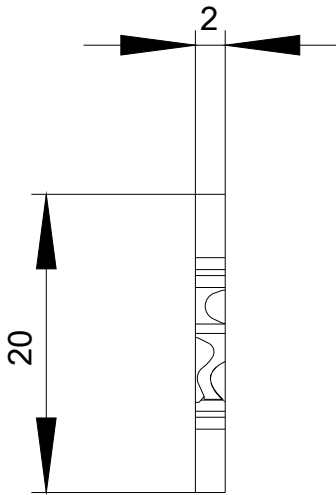

Installation/ mounting/ dimensions	
Height	20 mm
Width	2 mm
Depth	47.5 mm

Accessories	
Material of accessory	Metal
Color of accessory	Silver

Certificates/approvals

General Product Approval		Declaration of Conformity	Test Certificates		
 CSA	 UL		 EG-Konf.	Declaration of the Compliance with the order	Special Test Certificate

Image database (product images, 2D dimension drawings, 3D models, device circuit diagrams, EPLAN macros, ...)

http://www.automation.siemens.com/bilddb/cax_de.aspx?mlfb=3SU1950-0FR80-0AA0&lang=en

last modified: